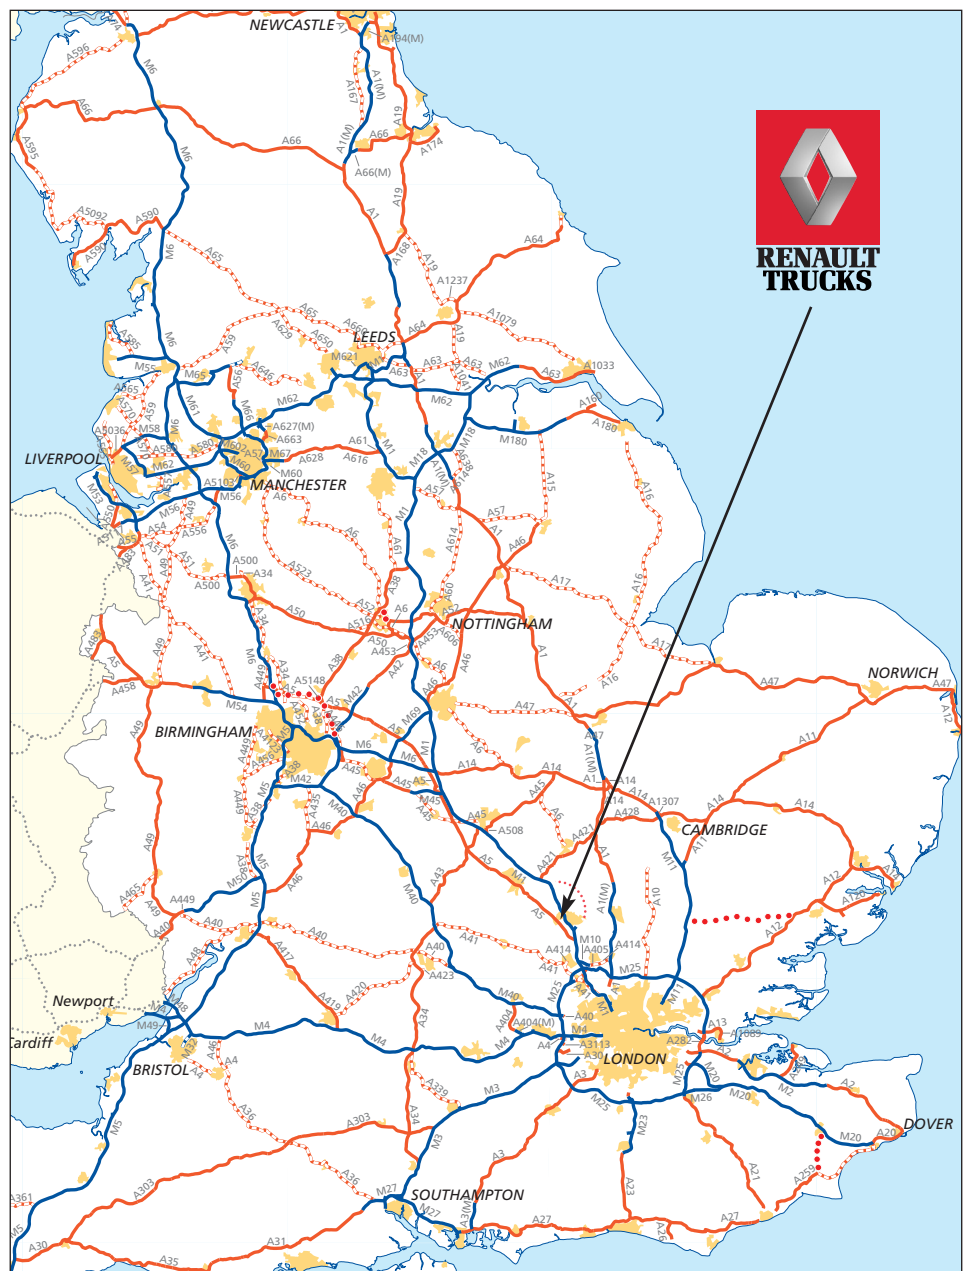

Directions by car

From M1 North/South

Leave motorway at Junction 11, following the A505 towards Dunstable. Turn right at the large roundabout (the Halfway House PH will be on your left as you exit the roundabout). Continue on this road (Poynters Road) until you reach a roundabout, where you should bear left onto Porz Avenue. At the next roundabout, turn right and then almost immediately right again at the small roundabout. Renault Trucks UK Limited is located immediately on your left.

From M25

Leave M25 at Junction 21, heading north on the M1, leaving at Junction 11 (as above).

From M4

Leave M4 at Junction 15 and join M25 clockwise to Junction 21 of M25 (as above).

From M3

Leave motorway at Junction 12 and join M25 clockwise to Junction 21, then follow instructions as above.

From M11

Leave motorway at Junction 10 and follow the A505 through Royston – Baldock – Hitchin – Luton – Dunstable.

From A5 (Dunstable)

Leave A5 (Watling Street) turning at traffic lights onto the A505 towards Luton and proceed for approx. 0.6 miles. Bear left at slip road marked White Lion Retail Park into Boscombe Road. Continue along Boscombe Road going straight across the first

roundabout. Take the third exit at the next roundabout into Porz Avenue. At the next roundabout turn left and then almost immediately right at the small roundabout. Renault Trucks UK Limited is located immediately on your left.