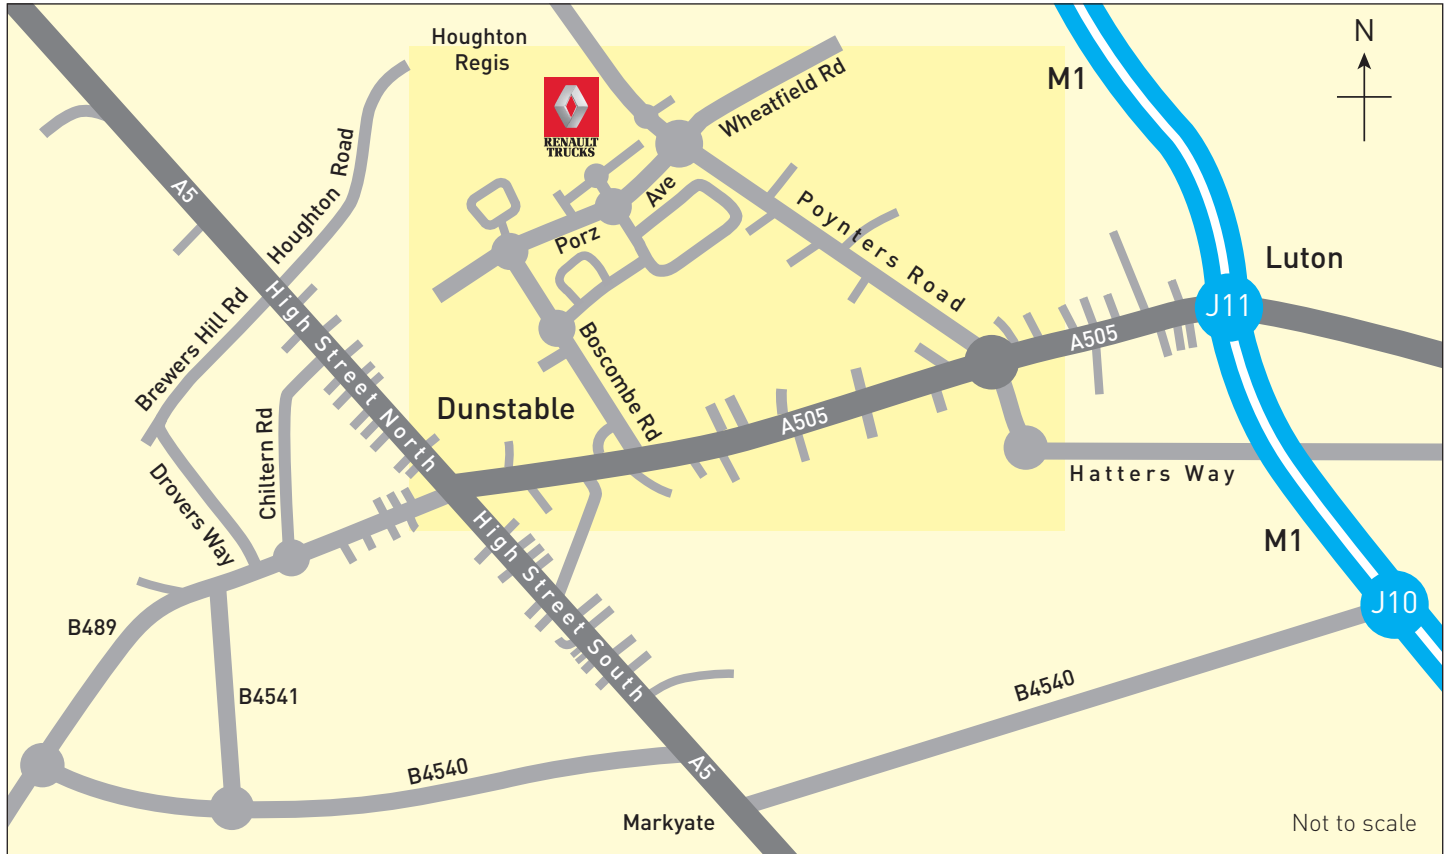

HOW TO FIND US...

Renault Trucks UK Limited

Houghton Hall Business Park, Porz Avenue, Dunstable, Bedfordshire, LU5 5FT
Telephone: 01582 471122 Fax: 01582 479146

Nearest...

Airport
7.6 miles
London-Luton Airport
Tel: 01582 405100

Railway Station
3.2 miles
First Capital Connect –
Legrave
Tel: 0845 026 4700

Coach Station
7.6 miles
National Express Coaches –
Luton Airport
(Milton Keynes – 13 miles)
Tel: 08717 818181